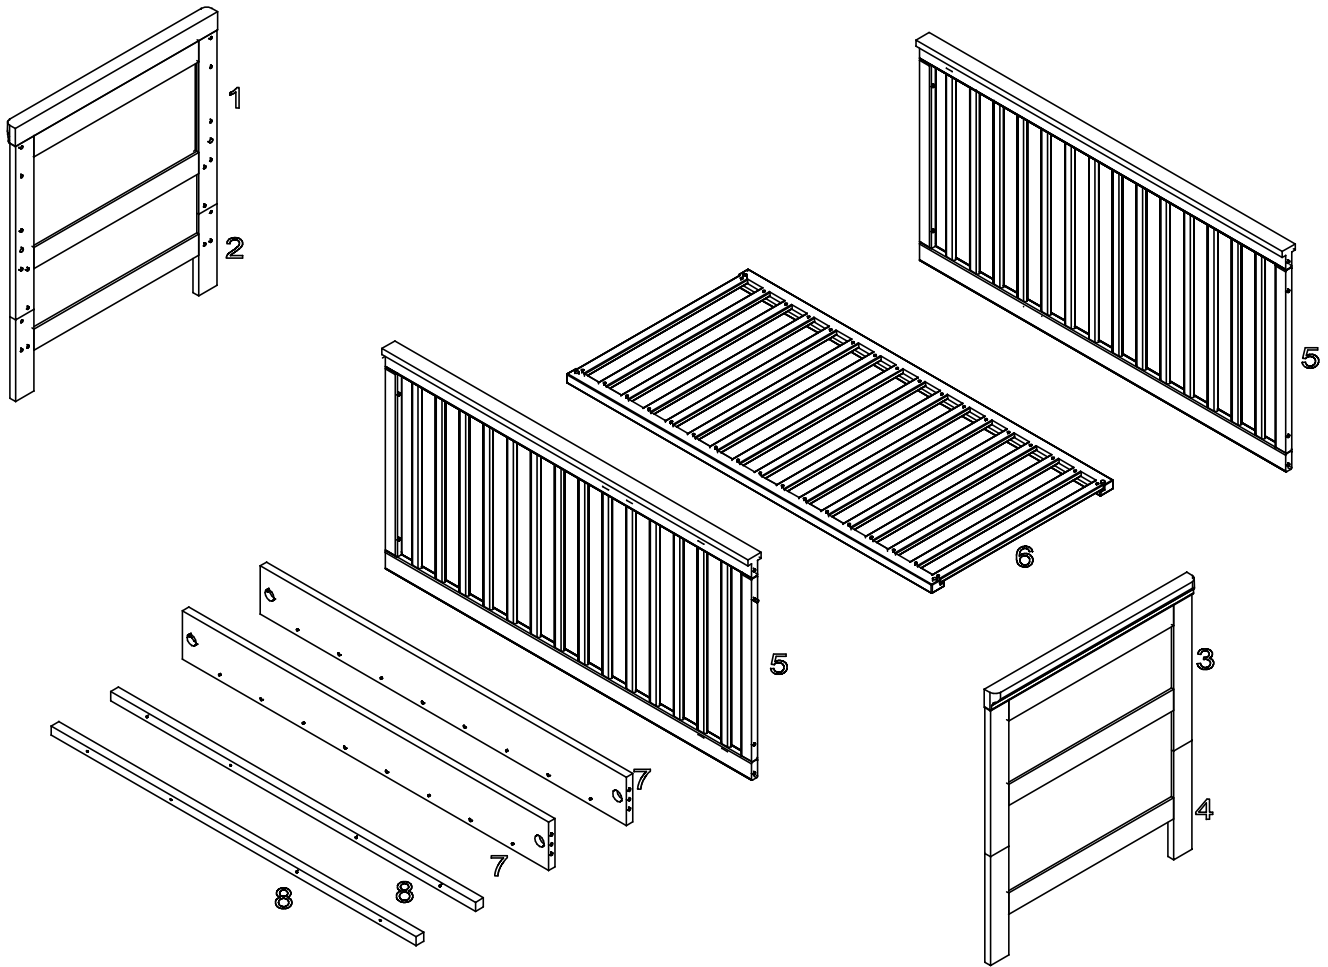

BEFORE ASSEMBLY:

- -unpack all the parts and identify them against the fittings and components list.
- -do not discard any packaging until you have checked that you have all parts as shown below.
- -you may find the construction of your cot easier if you have the help of another person.

VOORDAT U BEGINT TE MONTEREN:

- Pak alle delen uit en controleer de onderdelen en beslaglijst.
- Gooi geen verpakking weg, voordat u gecontroleerd heeft, of alle onderstaande delen aanwezig zijn.
- Het is gemakkelijker om de montage met 2 personen uit te voeren.

VOR DER MONTAGE:

- Alle Teile Auspacken und Kontrollieren Sie die Vollständigkeit der mitgelieferten Teile .
- Werfen Sie keine Verpackung weg, bevor Sie überprüft haben, dass alle unterstehende Teile da sind.
- Die Montage kann leichter sein, wenn es von zwei Erwachsenen durchgeführt wird.

MAIN COMPONENTS / ONDERDELEN / HAUPTBAUTEILE

FITTINGS LIST / BESLAGLIJST / BESCHLAGE

 A x 4	 B x 4	 C x 8	 D x 16	 E x 8	 F x 4
 G x 4	 H x 8	 I x 1	 J x 1