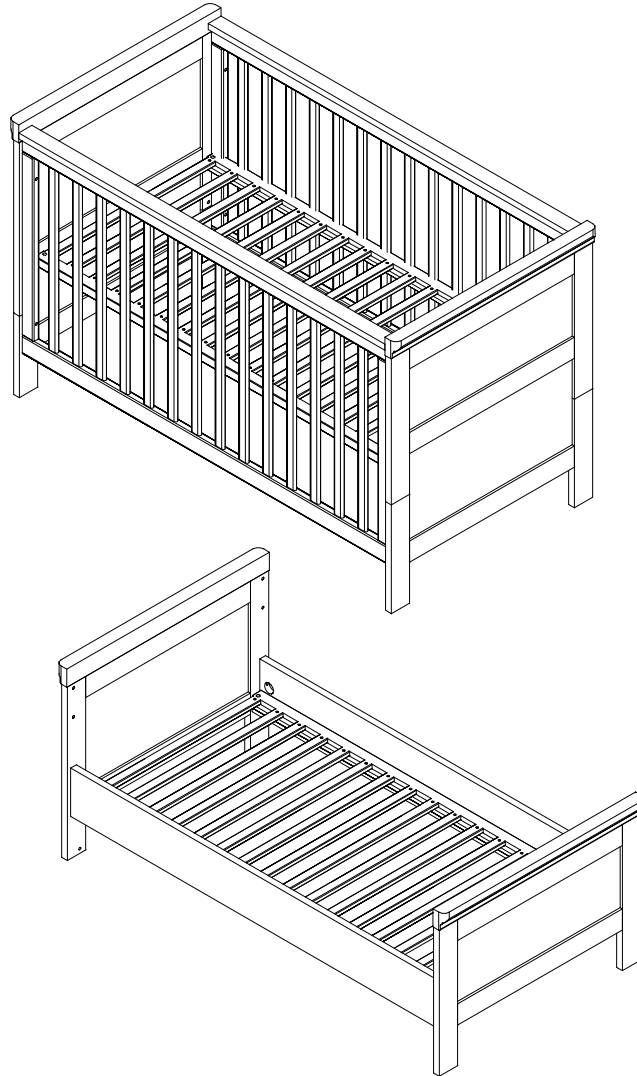

INSTRUCTION HANDLEIDING MONTAGEANLEITUNG

COT 140x70 "SAVONA / SAVIGNO"

BETT 140x70 "SAVONA / SAVIGNO"

CUNA 140x70 "SAVONA / SAVIGNO"

LEDIKANT 70x140 "SAVONA / SAVIGNO"

IMPORTANT: Please read this instruction carefully
and keep for future reference

BELANGRIJK: Lees de handleiding goed door
en bewaar deze voor de toekomst.

WICHTIG: Sorgfältig lesen und für späteres nachschlagen
aufbewahren.

BEFORE ASSEMBLY:

- unpack all the parts and identify them against the fittings and components list.
- do not discard any packaging until you have checked that you have all parts as shown below.
- you may find the construction of your cot easier if you have the help of another person.